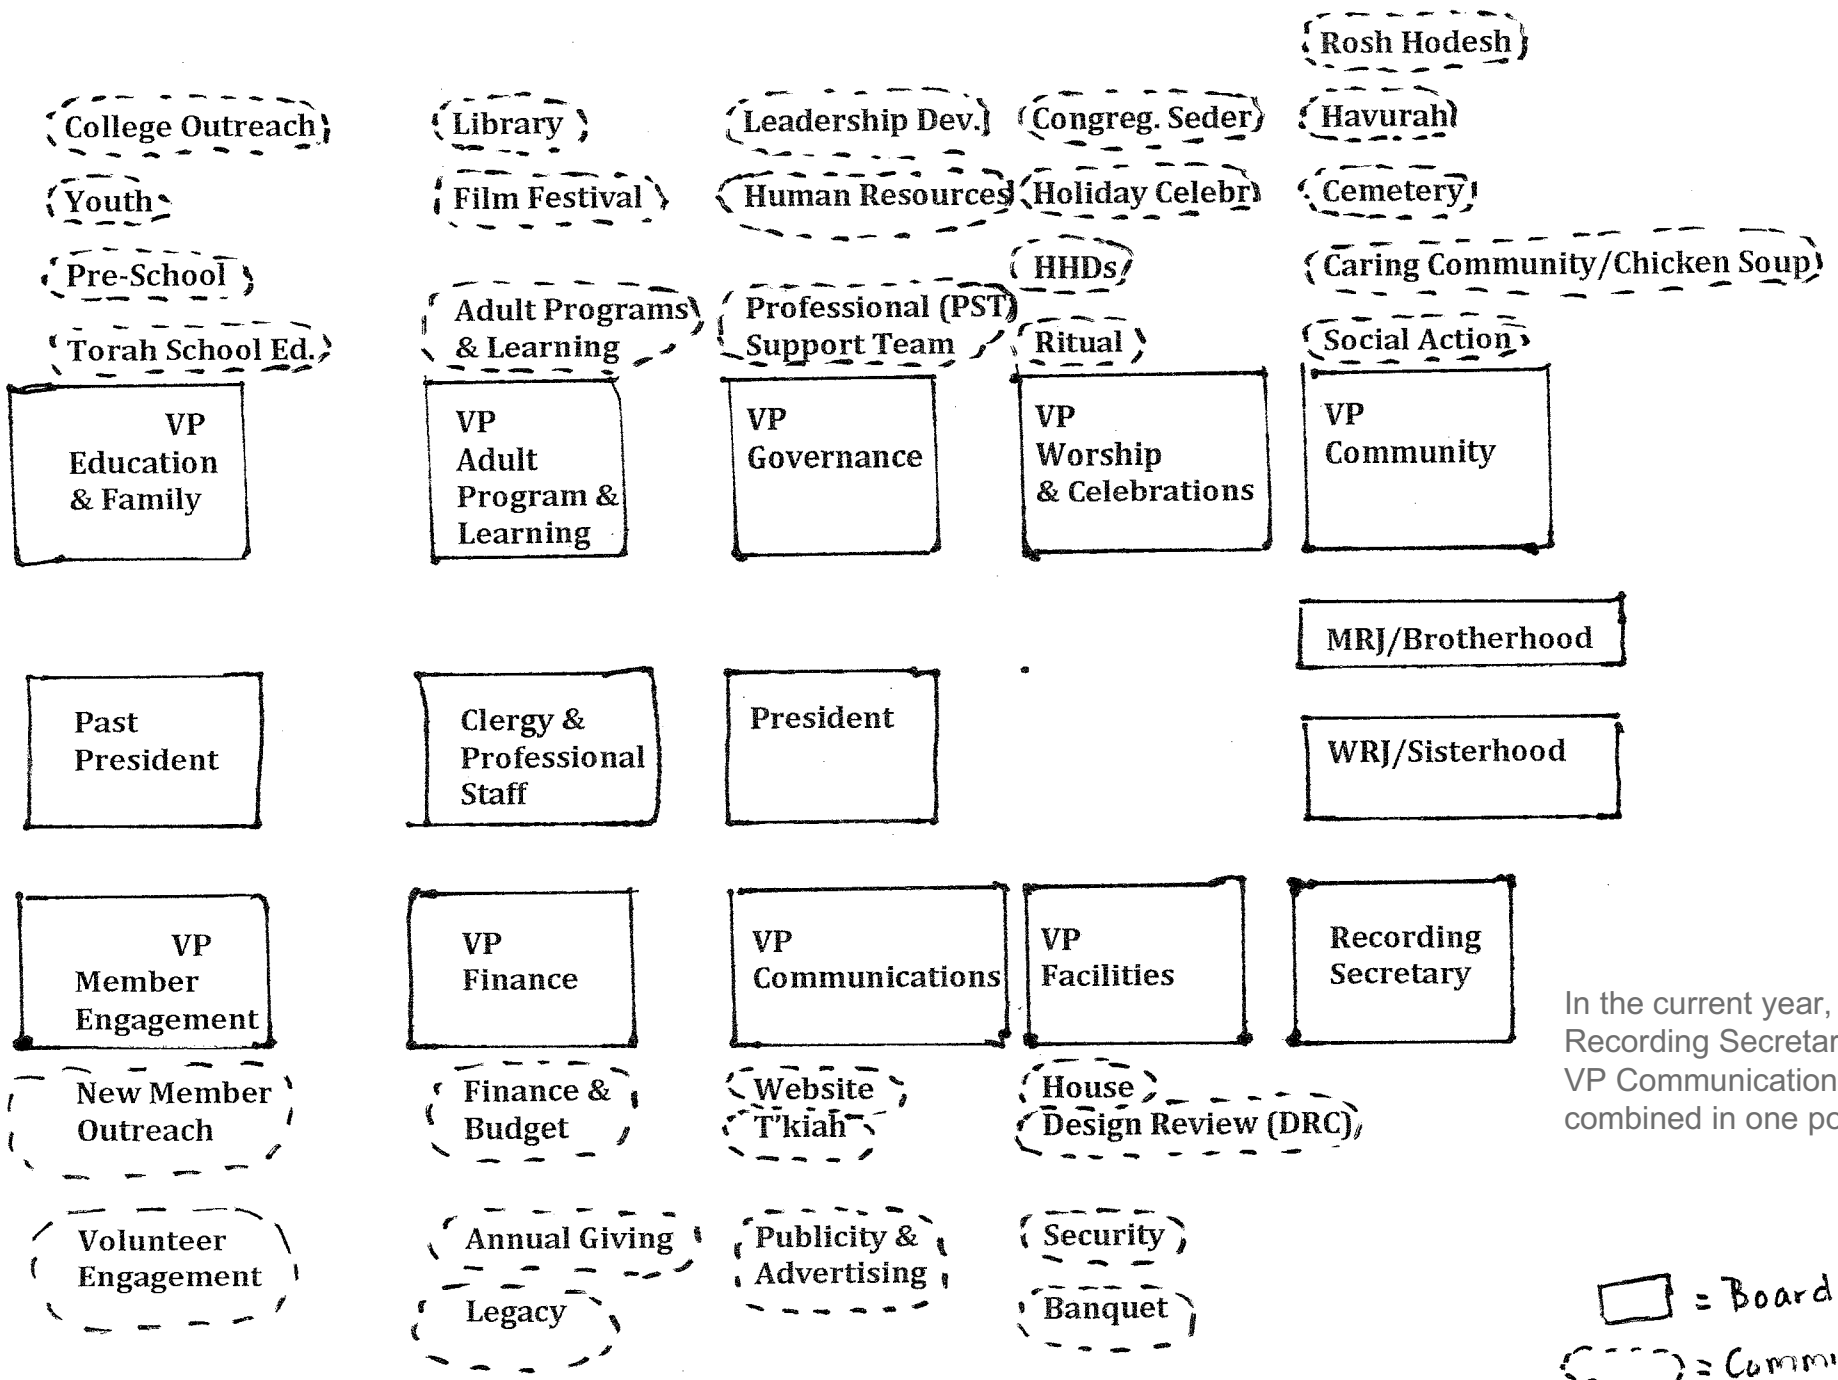

Temple Beth Torah Leadership and Committee: Community Circle Model/President + 9 VPs+ 4

In the current year, the Recording Secretary and the VP Communications are combined in one position.

□ = Board  
 ○ = Committees